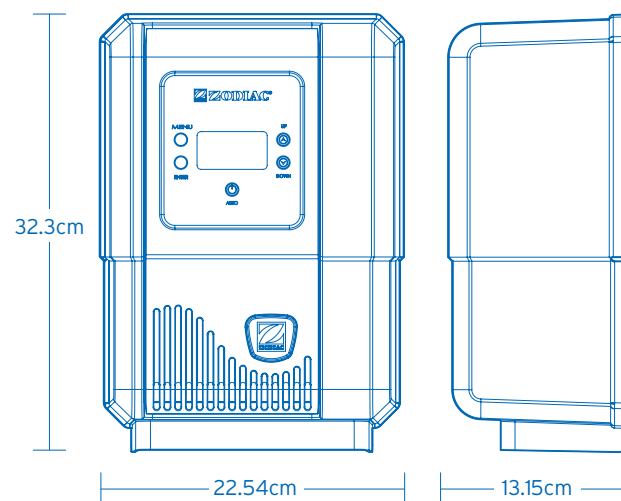

### Dimensions

### Specifications

DESCRIPTION	PART NO	CELL OUTPUT	PLUMBING SIZE	RECOMMENDED OPERATING SALINITY	MAX SIZE COOL CLIMATE	MAX SIZE HOT CLIMATE
EL-25 SALTWATER CHLORINATOR	WW000264	25GM/H	40-50MM	4,000 PPM	80,000 L	40,000 L
EL-35 SALTWATER CHLORINATOR	WW000265	35GM/H	40-50MM	4,000 PPM	120,000 L	75,000 L