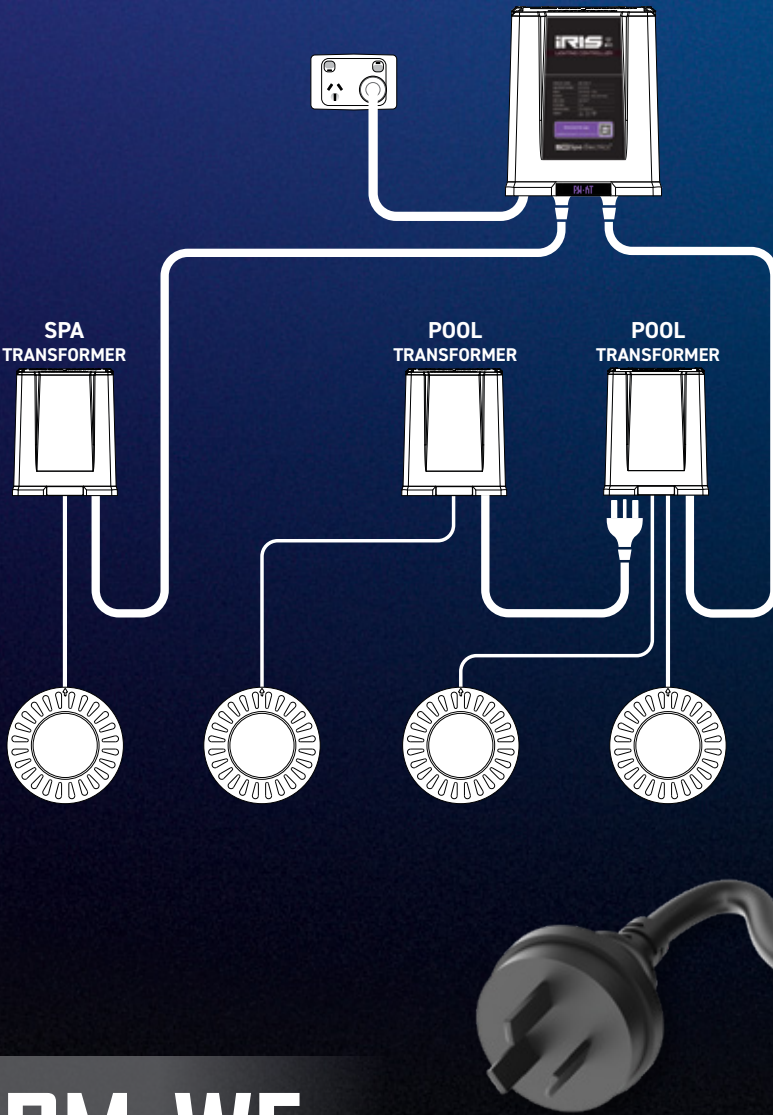

## LIGHTING CONTROLLER

# RM-WF

**PLUG & PLAY  
INSTALLATION**

**COLOUR,  
BRIGHTNESS &  
SPEED CONTROL**

**SET & FORGET  
SCHEDULING**

# iRIS Wi-Fi LIGHTING CONTROLLER

ORDER	DESCRIPTION
RM-WF	IRIS WI-FI 2 CHANNEL CONTROL SYSTEM - SUITS MULTI PLUS LIGHTS ONLY

## RM-WF

A WORLD OF COLOUR AT YOUR FINGERTIPS